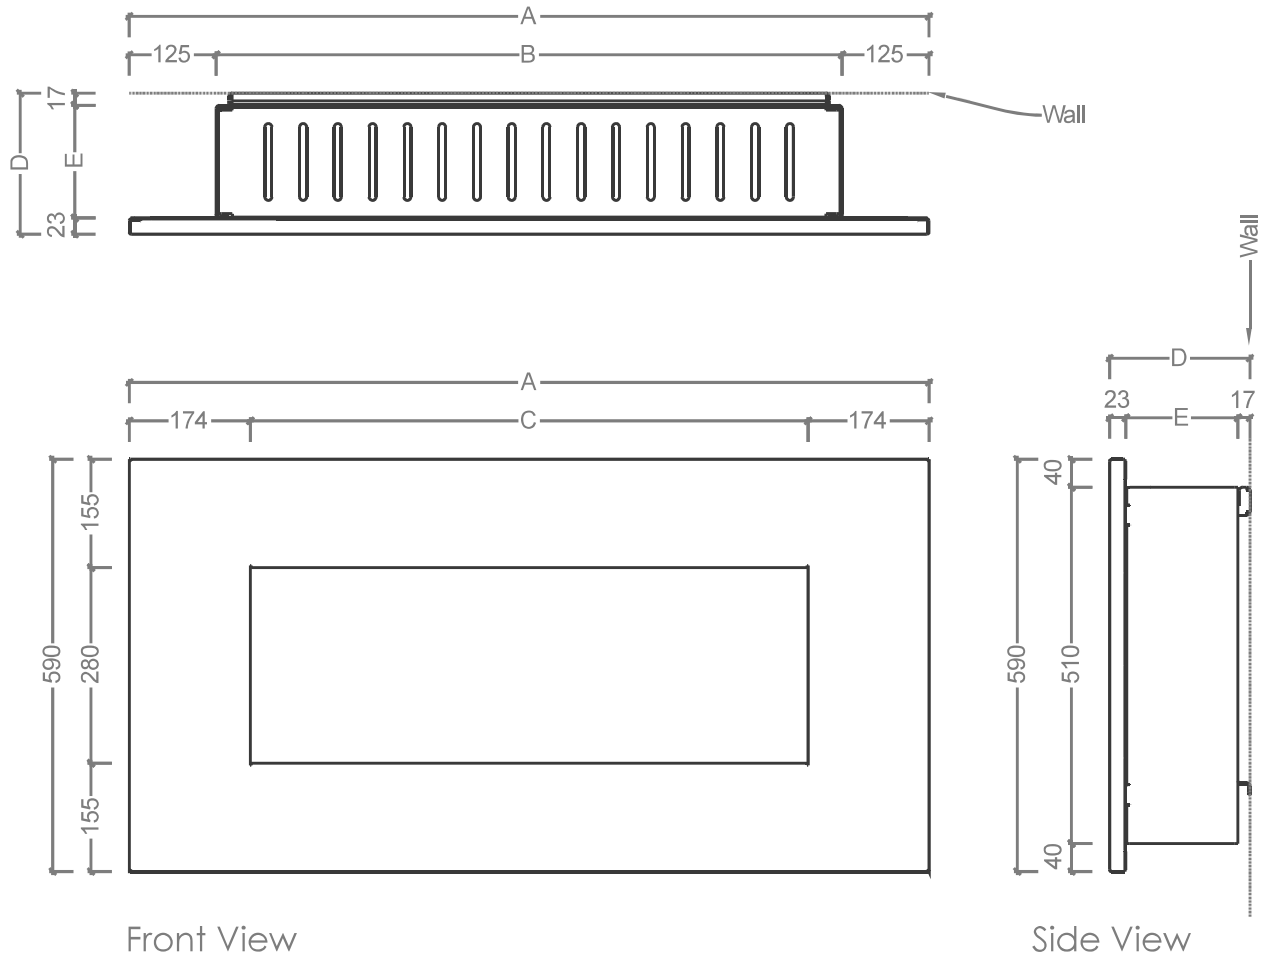

1 - Product Specifications & Sizes

Overall Product Sizes & Weights:

Product name	A = Fascia Length	B = Wall Box Length	C = Fascia Opening	D = MM From Wall	E = Wall Box Depth	Weight Excluding Burner	* Weight Including Full Burner
NERO 1150	1150mm	900mm	800mm	200mm	160mm	28,5kg	43,25kg
NERO 1450	1450mm	1200mm	1100mm	225mm	185mm	35,5kg	62,25kg
NERO 1750	1750mm	1500mm	1400mm	225mm	185mm	42,0kg	77,25kg

* Please note the weight of the NERO including the Slimline Burner indicated here is the weight of the burner once filled with fuel. Be sure that the fixings used will compensate for at least this weight.